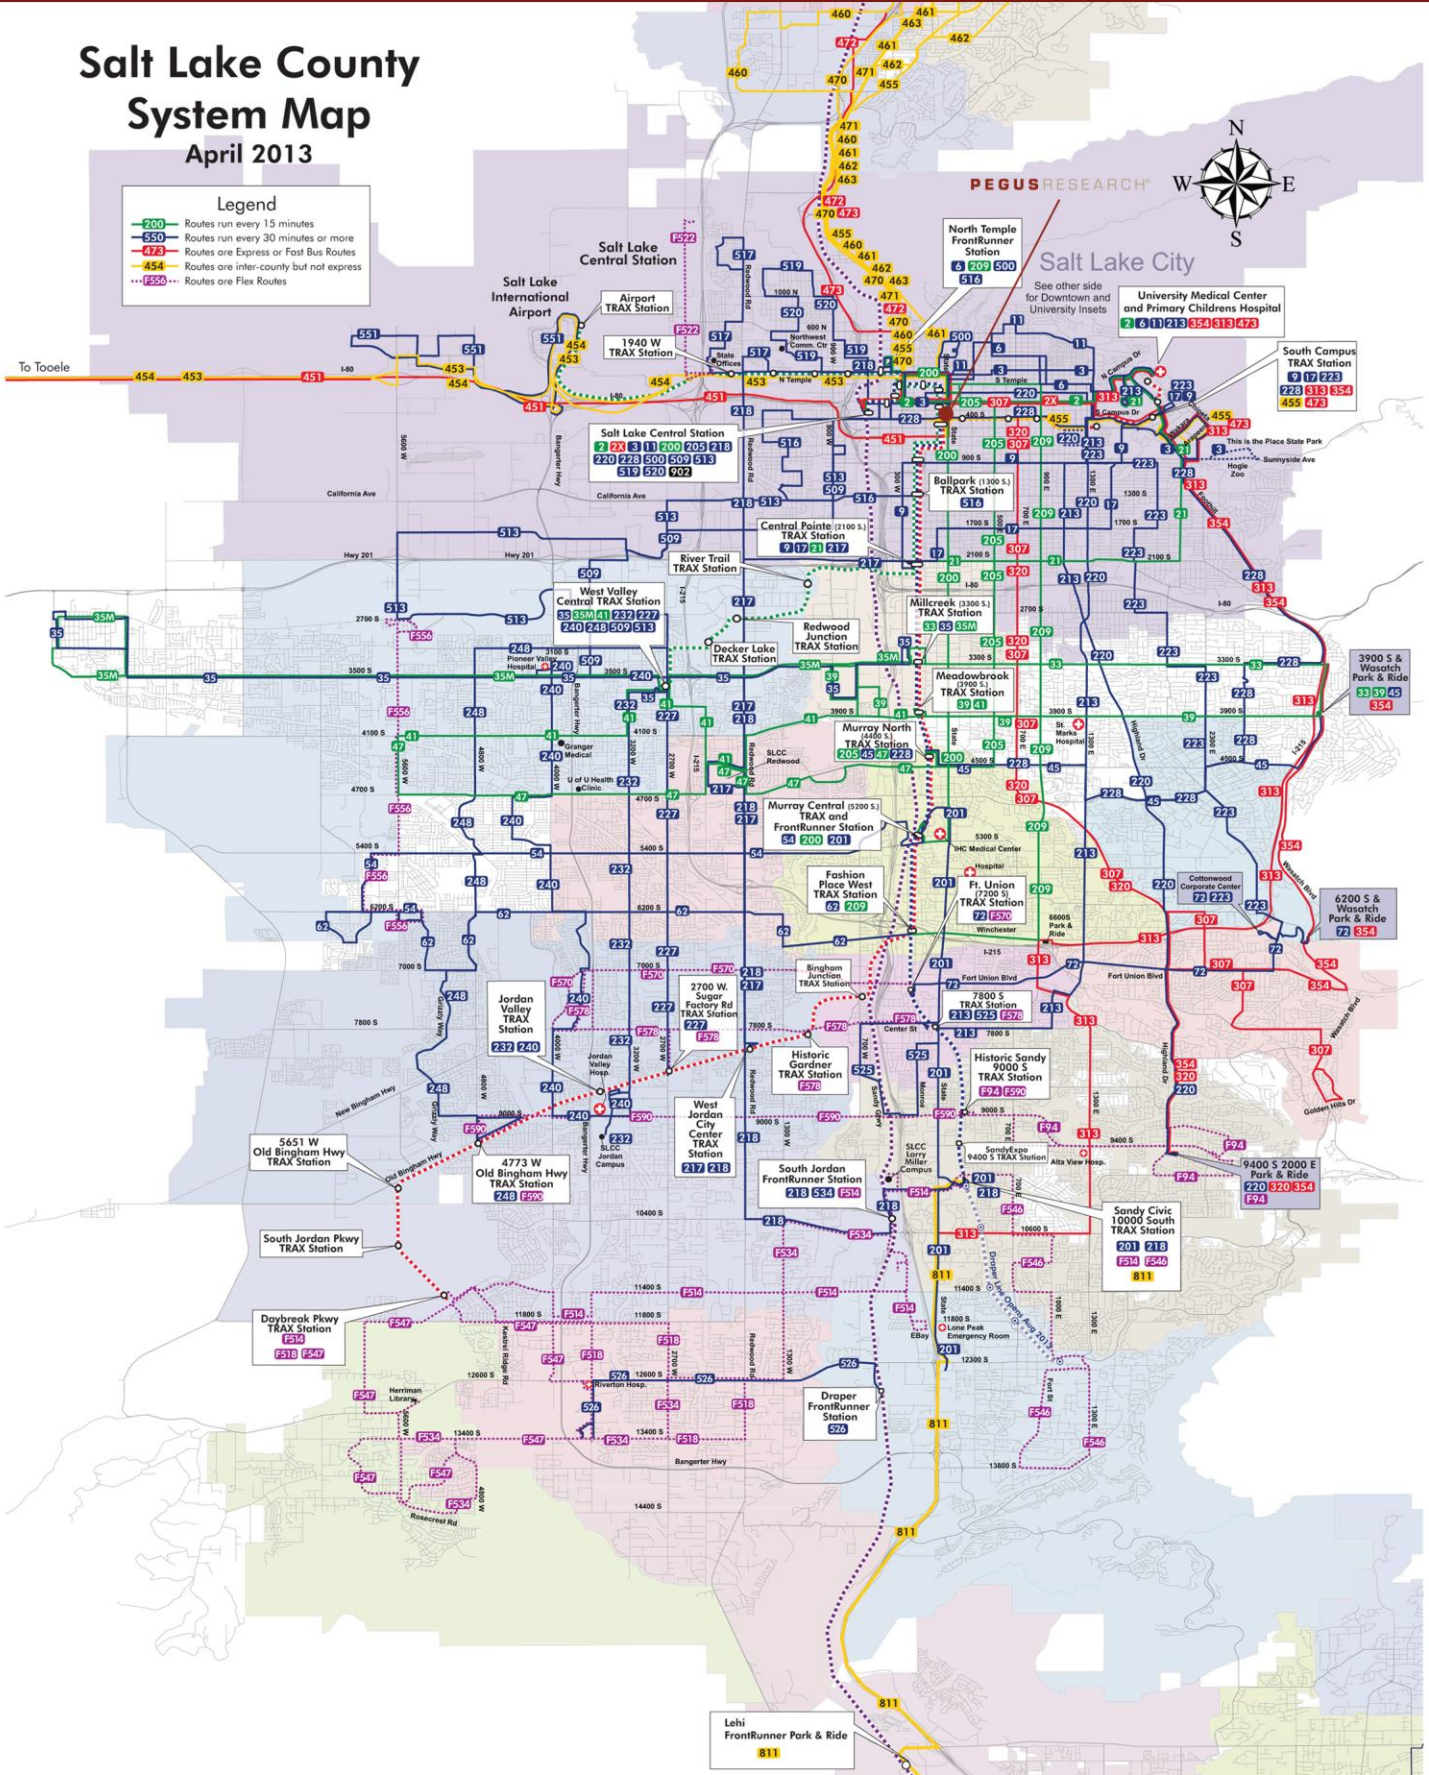

Salt Lake County System Map

April 2013

Legend

- 200 Routes run every 15 minutes
- 550 Routes run every 30 minutes or more
- 323 Routes are Express or Fast Bus Routes
- 454 Routes are inter-county but not express
- - - Routes are Flex Routes